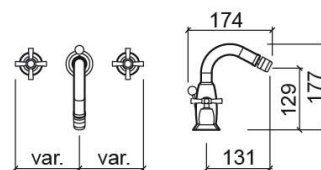

Rimini bidet mixer with ceramic disk cartridge - Chrome

Ref. 518041111

EAN Code. 5604815603248

Technical Information

Length: 174 mm

Width: 174 mm

Height: 183 mm

Weight: 1.84 kg

Collection: Rimini

Product type: Taps

Style: Traditional

Material: Brass

Installation type: Bidet

Features

- Equipped with ¼-turn ceramic disc cartridges
- Fixing kit included
- Hot & cold flexible connectors included
- Dual control mixer
- Waste not included