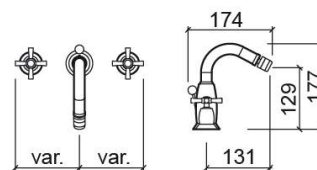

Rimini bidet mixer with waste - Chrome

Ref. 518046011

EAN Code. 5604815603309

Technical Information

Length: 174 mm

Width: 174 mm

Height: 183 mm

Weight: 2.21 kg

Collection: [Rimini](#)

Product type: Taps

Style: Traditional

Material: Brass

Installation type: Bidet

Features

- Equipped with 2-turn traditional disc cartridges
- Fixing kit included
- Hot & cold flexible connectors included
- Dual control mixer
- Automatic outlet valve included