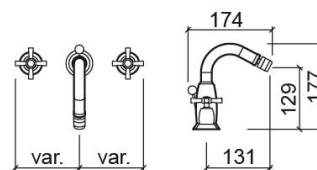

## Rimini bidet mixer with waste - Chrome

Ref. 518046011

EAN Code. 5604815603309

### Technical Information

Length: 174 mm

Width: 174 mm

Height: 183 mm

Weight: 2.21 kg

Collection: [Rimini](#)

Product type: Taps

Style: Traditional

Material: Brass

Installation type: Bidet