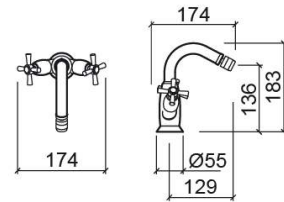

## Rimini bidet mixer - Chrome

Ref. 518046111

EAN Code. 5604815603385

## Technical Information

Length: 174 mm

Width: 174 mm

Height: 183 mm

Weight: 1.78 kg

Collection: [Rimini](#)

Product type: Taps

Style: Traditional

Material: Brass

Installation type: Bidet