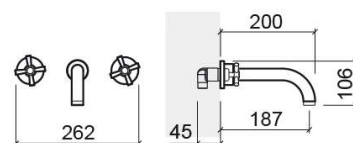

Rimini concealed basin mixer - Chrome

Ref. 518536111

EAN Code. 5604815604344

Technical Information

Length: 200 mm

Width: 262 mm

Height: 106 mm

Weight: 1.70 kg

Collection: [Rimini](#)

Product type: Taps

Style: Traditional

Material: Brass

Installation type: Concealed

Features

- Equipped with 2-turn traditional disc cartridges
- Dual control mixer with 3 holes
- Waste not included