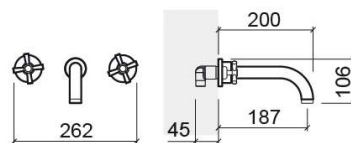

Rimini concealed basin mixer - Chrome

Ref. 518536111

EAN Code. 5604815604344

Technical Information

Length: 200 mm

Width: 262 mm

Height: 106 mm

Weight: 1.70 kg

Collection: [Rimini](#)

Product type: Taps

Style: Traditional

Material: Brass

Installation type: Concealed

Features

- Equipped with 2-turn traditional disc cartridges
- Dual control mixer with 3 holes
- Waste not included