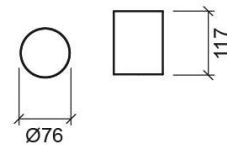

Rimini cup - Brushed stainless steel

Discontinued

Ref. 4211911

EAN Code. 5604815802962

Description

Discontinued product - available until permanent stock rupture.

Technical Information

Height: 117 mm

Diameter: Ø76 mm

Weight: 45.23 kg

Collection: [Rimini](#)

Product type: Accessories

Style: Contemporary

Material: Stainless steel

Installation type: Countertop

Downloads