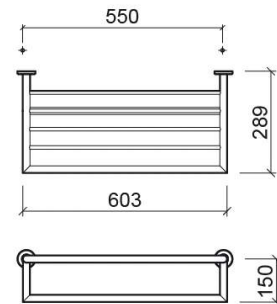

Rimini double bath towel rail - Brushed stainless steel

Ref. 4211411 EAN Code. 5604815802924

Technical Information

Length: 654 mm
Width: 265 mm
Height: 92 mm
Weight: 2.02 kg

Collection: Rimini
Product type: Accessories
Style: Contemporary
Material: Stainless steel
Installation type: Wall mounted