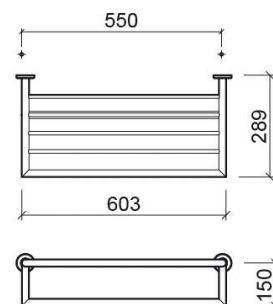

Rimini double bath towel rail - Brushed stainless steel

Ref. 4211411

EAN Code. 5604815802924

Technical Information

Length: 654 mm

Width: 265 mm

Height: 92 mm

Weight: 2.02 kg