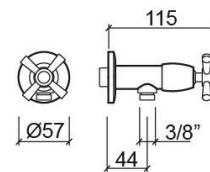

## Rimini G1/2" angle valve with filter - Chrome

Ref. 518056111F

EAN Code. 5604815603453

## Technical Information

Length: 94 mm

Diameter: Ø57 mm

Weight: 0.33 kg

Collection: Componentes, Rimini

Product type: Taps

Style: Traditional

Material: Brass

## Features

- Water inlet - G1/2"