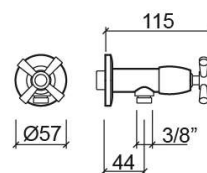

Rimini G1/2" angle valve with filter - Chrome

Ref. 518056111F

EAN Code. 5604815603453

Technical Information

Length: 94 mm

Diameter: Ø57 mm

Weight: 0.33 kg

Collection: Componentes, Rimini

Product type: Taps

Style: Traditional

Material: Brass

Installation type: Wall mounted

Features

- Water inlet - G1/2"

Downloads

Technical Drawings