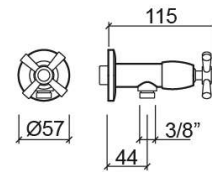

Rimini G1/2" angle valve - Chrome

Ref. 518056111

EAN Code. 5604815603446

Technical Information

Length: 94 mm

Diameter: Ø57 mm

Weight: 0.32 kg

Collection: Componentes, Rimini

Product type: Taps

Style: Traditional

Material: Brass

Installation type: Wall mounted

Features

- Water outlet - G1/2"
- Water inlet - G1/2"

Downloads

Technical Drawings