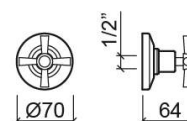

Rimini G1/2" cold water stop valve - Chrome

Ref. 518066111F

EAN Code. 5604815609905

Technical Information

Length: 64 mm

Diameter: Ø70 mm

Weight: 0.35 kg

Collection: Componentes, Rimini

Product type: Taps

Style: Traditional

Material: Brass

Installation type: Concealed

Features

- Water connection - G1/2"