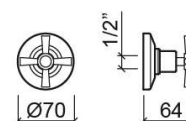

Rimini G1/2" hot water stop valve - Chrome

Ref. 518066111Q

EAN Code. 5604815603484

Technical Information

Length: 64 mm

Diameter: Ø70 mm

Weight: 0.35 kg

Collection: Componentes, Rimini

Product type: Taps

Style: Traditional

Material: Brass

Installation type: Concealed

Features

- Water connection - G1/2"