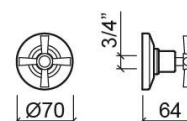

Rimini G3/4" hot water stop valve - Chrome

Ref. 518096111Q

EAN Code. 5604815603750

Technical Information

Length: 64 mm

Diameter: Ø70 mm

Weight: 0.36 kg

Collection: Componentes, Rimini

Product type: Taps

Style: Traditional

Material: Brass

Installation type: Concealed

Downloads

Technical Drawings

5180961F DT (PDF) ,