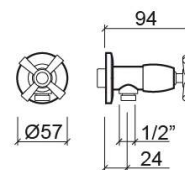

Rimini G3/8" angle valve with filter - Chrome

Ref. 518156111F

EAN Code. 5604815604269

Technical Information

Length: 115 mm

Diameter: Ø57 mm

Weight: 0.33 kg

Collection: [Componentes, Rimini](#)

Product type: Taps

Style: Traditional

Material: Brass

Installation type: Wall mounted

Features

- Water inlet - G1/2"

Downloads

Cleaning Manuals