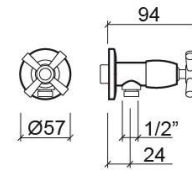

Rimini G3/8" angle valve - Chrome

Ref. 518156111

EAN Code. 5604815604252

Technical Information

Length: 115 mm

Diameter: Ø57 mm

Weight: 0.32 kg

Collection: [Componentes, Rimini](#)

Product type: Taps

Style: Traditional

Material: Brass

Installation type: Wall mounted

Features

- Water inlet - G1/2"

Downloads

Technical Drawings