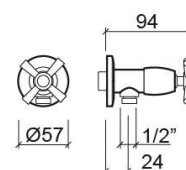

## Rimini G3/8" angle valve - Chrome

Ref. 518156111

EAN Code. 5604815604252

## Technical Information

Length: 115 mm

Diameter: Ø57 mm

Weight: 0.32 kg

Collection: [Componentes, Rimini](#)

Product type: Taps

Style: Traditional

Material: Brass

## Features

- Water inlet - G1/2"