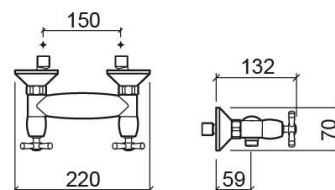

# RIMINI SHOWER VALVE WITH CERAMIC DISK CARTRIDGE - Chrome

Ref. 518076111

EAN Code. 5604815603576

## Technical Information

Length: 132 mm

Width: 220 mm

Height: 70 mm

Weight: 1.94 kg

Collection: Rimini

Product type: Taps

Style: Traditional