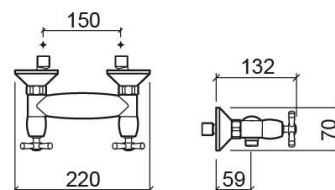

Rimini shower valve with ceramic disk cartridge - Chrome

Ref. 518076111

EAN Code. 5604815603552

Technical Information

Length: 132 mm

Width: 220 mm

Height: 70 mm

Weight: 1.94 kg

Collection: Rimini

Product type: Taps

Style: Traditional

Material: Brass

Installation type: Wall mounted

Features

- Hand shower - 1 function
- Equipped with ¼-turn ceramic disk cartridges
- Dual control mixer
- Grécia hand shower, 1.75m shower hose and wall bracket included