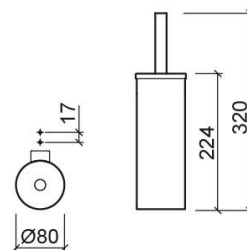

Rimini toilet brush holder - Brushed stainless steel

Ref. 4210911

EAN Code. 5604815802887

Technical Information

Height: 320 mm

Diameter: Ø76 mm

Weight: 0.77 kg

Collection: [Rimini](#)