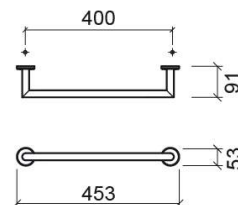

Rimini towel rail - Brushed stainless steel

Ref. 4180711

EAN Code. 5604815803310

Description

Rimini 60cm towel rail

Features

- Fixing through holes
- Fixing kit included

Technical Information

Length: 450 mm

Width: 89 mm

Height: 50 mm

Weight: 0.44 kg

Collection: [Rimini](#)

Product type: Accessories

Style: Contemporary

Material: Stainless steel

Installation type: Wall mounted

Variations

Brushed stainless steel

600x89x50 mm

Ref. 4180811

EAN Code. 5604815803327

Weight: 0.6 kg

Downloads