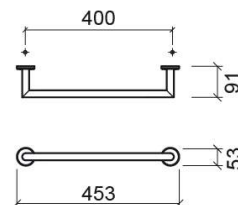

Rimini towel rail - Brushed stainless steel

Ref. 4180711

EAN Code. 5604815803310

Description

Rimini 45cm towel rail

Features

- Fixing through holes
- Fixing kit included

Technical Information

Length: 450 mm

Width: 89 mm

Height: 50 mm

Weight: 0.44 kg

Collection: [Rimini](#)

Product type: Accessories

Style: Contemporary

Material: Stainless steel

Installation type: Wall mounted

Variations

Brushed stainless steel
600x89x50 mm
Ref. 4180811
EAN Code. 5604815803327
Weight: 0.6 kg

Downloads

Cleaning Manuals

Cleaning Manual (PDF) ,

2D & 3D Files

41807 CAD 2D (ZIP) , 41808 CAD 2D (ZIP) ,