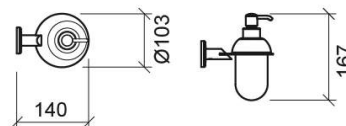

Rimini wall mounted soap dispenser - Brushed stainless steel

Discontinued

Ref. 4211211 EAN Code. 5604815802900

Description

Discontinued product - available until permanent stock rupture.

Features

- Fixing through holes
- Fixing kit included

Technical Information

Width: 140 mm

Height: 167 mm

Diameter: Ø103 mm

Weight: 0.55 kg

Collection: Rimini

Product type: Accessories

Style: Traditional