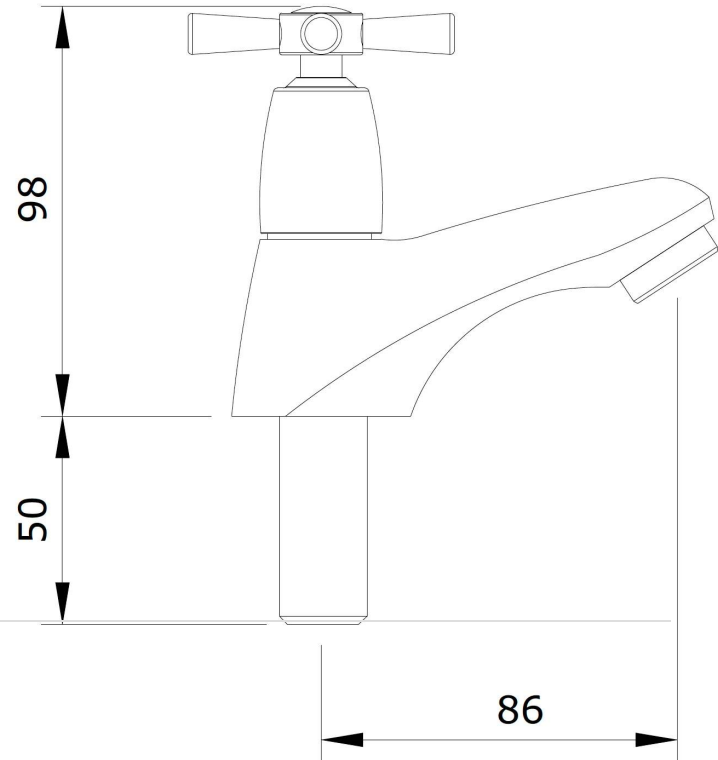

Rimini 1 basin pillar tap (cold water) - Chrome

Ref. 518026111F EAN Code. -

Description

Discontinued product - available until permanent stock rupture.

Technical Information

Length: 86 mm

Height: 148 mm

Weight: 0.7 kg