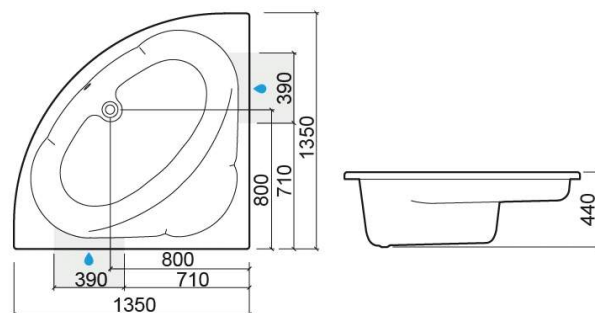

## Rita bath with TOP whirlpool system left - White and Chrome

Discontinued

Ref. 8410021100

EAN Code. 5604815417722

### Features

- With TOP whirlpool system
- Pump position - left
- Waste included

### Technical Information

Length: 1350 mm

Width: 1350 mm

Height: 440 mm

Weight: 72 kg

Collection: [Rita](#)

Product type: Baths

Style: Traditional

Product Format: Angular

Material: Acrylic

Installation type: Corner