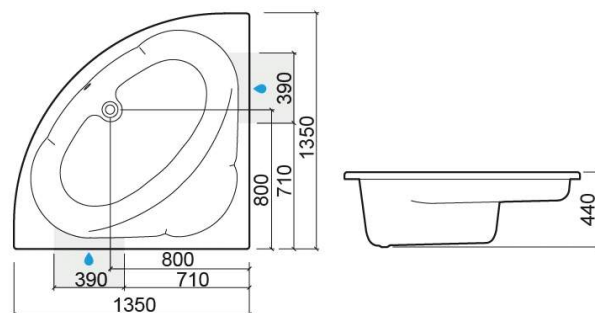

Rita bath with TOP whirlpool system left - White and Chrome

Discontinued

Ref. 8410021100

EAN Code. 5604815417722

Description

Discontinued product - available until permanent stock rupture.

Technical Information

Length: 1350 mm

Width: 1350 mm

Height: 440 mm

Weight: 72 kg

Collection: [Rita](#)

Product type: Baths

Style: Traditional

Product Format: Angular

Material: Acrylic

Installation type: Corner

Features

- With TOP whirlpool system
- Pump position - left
- Waste included

Downloads

Cleaning Manuals

Cleaning Manual (PDF) ,

Assembly Instructions