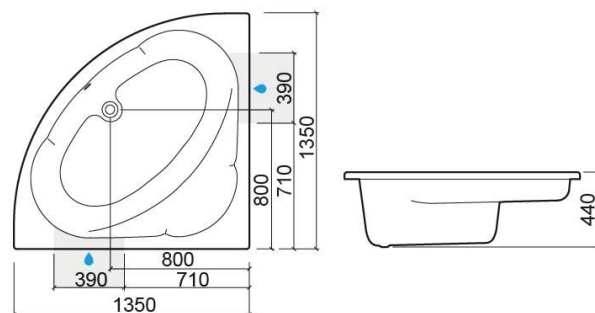

Rita bath with TOP whirlpool system right - White and Chrome

Ref. 8410011100

EAN Code. 5604815417678

Technical Information

Length: 1350 mm

Width: 1350 mm

Height: 440 mm

Weight: 72.00 kg

Collection: Rita

Product type: Baths

Style: Traditional

Product Format: Angular

Material: Acrylic

Installation type: Corner

Features

- With TOP whirlpool system
- Pump position - right
- Waste included