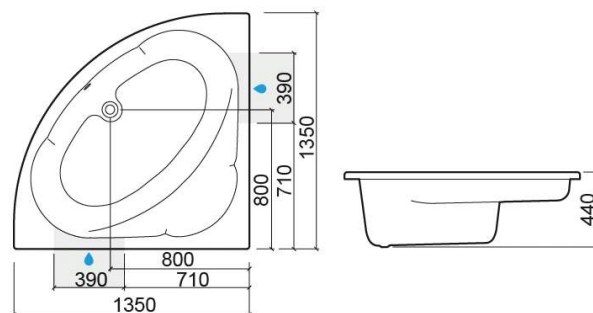

Rita bath with X90 whirlpool system right - White

Ref. 8210010000

EAN Code. 5604815412376

Technical Information

Length: 1350 mm

Width: 1350 mm

Height: 440 mm

Weight: 56.20 kg

Collection: Rita

Product type: Baths

Style: Traditional

Product Format: Angular

Material: Acrylic

Installation type: Corner

Features

- With X90 whirlpool system
- Pump position - right
- Waste included

Variations

White and Chrome

1350x1350x440 mm

Ref. 8210011100

EAN Code. 5604815412468

Weight: 56.20 kg

Downloads

Cleaning Manuals