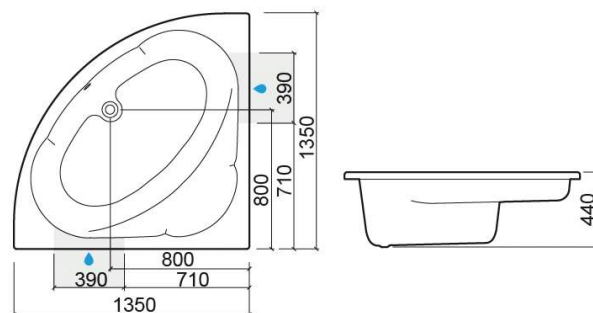

### Technical Information

Length: 1350 mm

Width: 1350 mm

Height: 440 mm

Weight: 56.20 kg

Collection: Rita

Product type: Baths

Style: Traditional

Product Format: Angular

Material: Acrylic

Installation type: Corner

### Features

- With X90 whirlpool system
- Pump position - right
- Waste included

Variations

---

White and Chrome

1350x1350x440 mm

Ref. 8210011100

EAN Code. 5604815412468

Weight: 56.20 kg