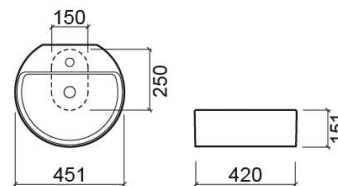

Round basin with tap hole - White

Ref. 108110004

EAN Code. 5604815327519

Technical Information

Height: 151 mm

Diameter: Ø451 mm

Weight: 11.70 kg

Collection: Round