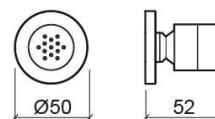

# Round body jet - Chrome

Ref. 5789111

EAN Code. 5604815608540

## Technical Information

Width: 52 mm

Diameter: Ø50 mm

Weight: 0.18 kg

Collection: [Acessórios de duche](#)

Product type: Hydromassage

Style: Contemporary

Product Format: Round