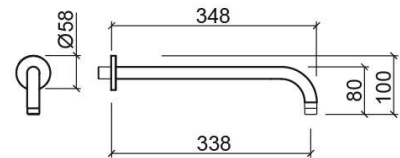

Round shower arm - Chrome

Ref. 5807011

EAN Code. 5604815898361

Technical Information

Length: 348 mm

Width: 58 mm

Height: 100 mm

Weight: 0.5 kg

Collection: [Complementos](#)

Product type: Kits, rails and hand showers

Style: Contemporary

Product Format: Round

Material: Brass

Installation type: Wall mounted

Variations

Matte black

348x58x100 mm

Ref. 5807026

EAN Code. 5604815916355

Weight: 0.5 kg

Downloads

Technical Drawings

58070 DT (PDF) ,