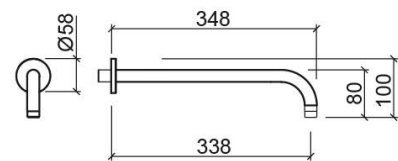

Round shower arm - Chrome

Ref. 5807011

EAN Code. 5604815898361

Technical Information

Length: 348 mm

Width: 58 mm

Height: 100 mm

Weight: 0.5 kg

Collection: [Complementos](#)

Product type: Kits, rails and hand showers

Style: Contemporary

Product Format: Round

Material: Brass

Installation type: Wall mounted

Variations

Matte black

348x58x100 mm

Ref. 5807026

EAN Code. 5604815916355

Weight: 0.5 kg

Downloads

Technical Drawings

58070 DT (PDF) ,