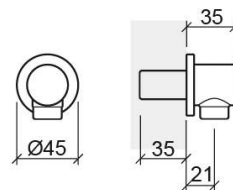

Round shower elbow - Chrome

Ref. 5A31180111

EAN Code. 5604815607901

Technical Information

Length: 35 mm

Diameter: $\varnothing 45$ mm

Weight: 0.23 kg

Collection: Complementos

Product type: Kits, rails and hand showers

Material: Brass

Features

- Compatible with concealed 4- or 5-way mixers

Downloads

2D & 3D Files

[5A311801 CAD 2D \(ZIP\)](#) ,

Technical Drawings