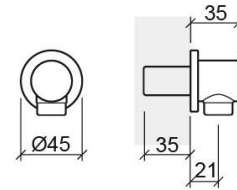

# Round shower elbow - Chrome

Ref. 5A31180111

EAN Code. 5604815607901

## Technical Information

Length: 35 mm

Diameter:  $\varnothing 45$  mm

Weight: 0.23 kg

Collection: Complementos

Product type: Kits, rails and hand showers

Material: Brass