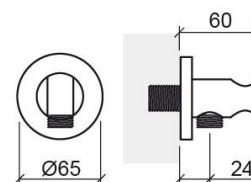

# Round shower outlet elbow with bracket - Chrome

Ref. 5690411

EAN Code. 5604815610079

## Technical Information

Length: 60 mm

Diameter: Ø65 mm

Weight: 0.30 kg

Collection: [Complementos](#)

Product type: Kits, rails and hand showers

Material: Brass