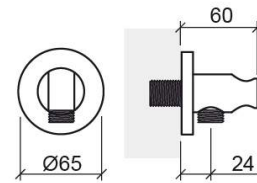

Round shower outlet elbow with bracket - Chrome

Ref. 5690411

EAN Code. 5604815610079

Technical Information

Length: 60 mm

Diameter: Ø65 mm

Weight: 0.30 kg

Collection: [Complementos](#)

Product type: Kits, rails and hand showers

Material: Brass

Features

- With wall bracket
- Compatible with concealed 4- or 5-way mixers

Downloads

Technical Drawings

56904 DT (PDF) ,