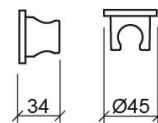

Round wall bracket - Chrome

Ref. 5690211

EAN Code. 5604815608748

Technical Information

Length: 34 mm

Diameter: Ø45 mm

Weight: 0.06 kg

Collection: Complementos

Product type: Kits, rails and hand showers

Material: ABS

Downloads

Technical Drawings

56902 DT (PDF) ,