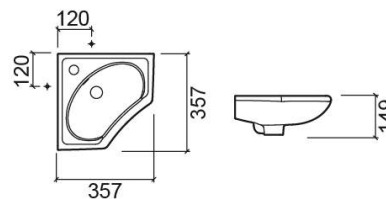

## Technical Information

Length: 357 mm

Width: 357 mm

Height: 149 mm

Weight: 7.00 kg

Collection: Sado

Product type: Basins

Style: Traditional

Product Format: Angular

Material: Ceramic

Installation type: Corner; Wall hung