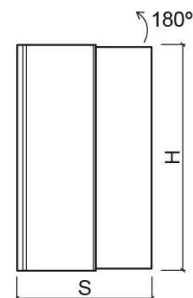

# Safira bath screen with inward folding panel - Transparent and Chrome

Ref. 8951000011

EAN Code. 5604815458282

## Technical Information

Length: 910 mm

Height: 1500 mm

Weight: 26 kg

Collection: [Safira](#)

Product type: Shower enclosures

Style: Contemporary

Product Format: Rectangular

Material: Aluminium; 6mm tempered glass

Installation type: Bath enclosure

## Features

- Fixings - right or left (reversible)
- Fixing kit included
- Opening angle - 180°
- Support arm, PVC and plastic seals included