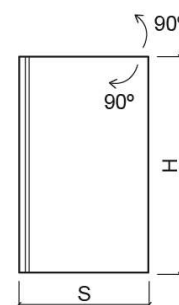

## Technical Information

Length: 820 mm

Height: 1360 mm

Weight: 16.00 kg

Collection: Safira

Product type: Shower enclosures

Style: Contemporary

Product Format: Rectangular