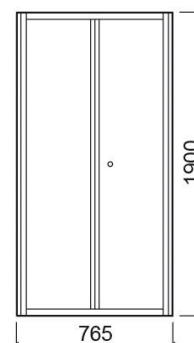

Safira bifold door - Transparent and Chrome

Ref. 8963802211

EAN Code. 5604815458091

Technical Information

Length: 790 mm

Height: 1900 mm

Weight: 23.9 kg

Collection: [Safira](#)

Product type: Shower enclosures

Style: Contemporary

Product Format: Rectangular

Material: Aluminium; 4mm tempered glass

Installation type: Shower enclosure

Features

- Application - alcove fitting or with 1 or 2 side panels
- Fixing kit included
- Reversible door
- With adjustable profiles - 0 to 50mm
- PVC seals included
- With bifold door with accordion opening and magnetic closure

Variations

Transparent and Chrome
890x1900 mm
Ref. 8963902211
EAN Code. 5604815458107
Weight: 23.9 kg

Transparent and Chrome
990x1900 mm
Ref. 8963002211
EAN Code. 5604815458114
Weight: 26.2 kg

Downloads

Cleaning Manuals