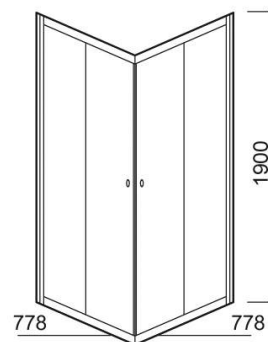

# Safira corner shower enclosure - Transparent and Chrome

Ref. 8965802211

EAN Code. 5604815458169

## Technical Information

Length: 790 mm

Width: 790 mm

Height: 1900 mm

Weight: 48.3 kg

Collection: Safira

Product type: Shower enclosures

Style: Contemporary

Product Format: Rectangular

Material: Aluminium; 6mm tempered glass

Installation type: Shower enclosure

## Variations

---

Transparent and Chrome

890x890x1900 mm

Ref. 8965902211

EAN Code. 5604815458176

Weight: 54.6 kg

Transparent and Chrome