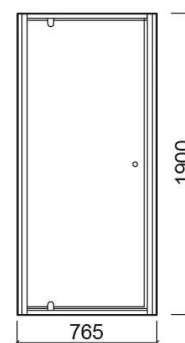

Safira pivot door - Transparent and Chrome

Ref. 8962802211

EAN Code. 5604815458060

Technical Information

Length: 790 mm

Height: 1900 mm

Weight: 24.95 kg

Collection: [Safira](#)

Product type: Shower enclosures

Style: Contemporary

Product Format: Rectangular

Material: Aluminium; 6mm tempered glass

Installation type: Shower enclosure

Features

- Application - alcove fitting or with 1 or 2 side panels
- Fixing kit included
- Reversible door
- With adjustable profiles - 0 to 50mm
- PVC seals included
- With swivel door opening to the inside and magnetic closure

Variations

Transparent and Chrome

990x1900 mm

Ref. 8962002211

EAN Code. 5604815458084

Weight: 30.75 kg

Transparent and Chrome

890x1900 mm