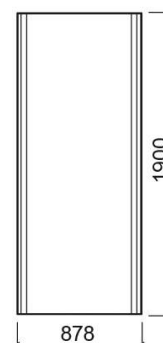

Safira side panel - Transparent and Chrome

Ref. 8964902211

EAN Code. 5604815435566

Description

Safira 70cm side panel

Technical Information

Length: 890 mm

Height: 1900 mm

Weight: 28,75 kg

Collection: [Safira](#)

Product type: Shower enclosures

Style: Contemporary

Product Format: Rectangular

Material: Aluminium; 6mm tempered glass

Installation type: Shower enclosure

Features

- Fixing kit included
- Reversible panel
- With adjustable profiles - 0 to 25mm

Variations

Transparent and Chrome

690x1900 mm

Ref. 8964702211

EAN Code. 5604815435566

Weight: 23,00 kg

Transparent and Chrome

790x1900 mm

Ref. 8964802211

EAN Code. 5604815435566

Weight: 26,00 kg

Downloads

Cleaning Manuals

Cleaning Manual (PDF) ,

2D & 3D Files