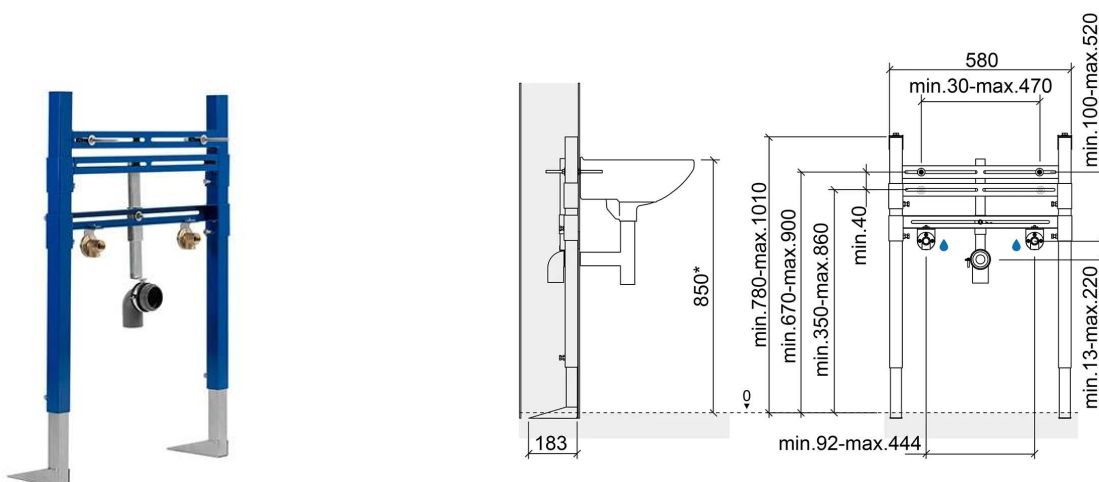

## Sanfix self-supporting basin frame - Blue and Chrome

Ref. 429 EAN Code. 5604815914603

### Technical Information

Length: 580 mm

Width: 183 mm

Height: 1010 mm

Weight: 11.40 kg

Collection: [Sanfix](#)

Product type: Installation and Flush Systems

Material: Epoxy coated 2mm steel

Installation type: Concealed

### Features

- Application - for basins with 2 fixing holes and tap hole on straight lightweight walls
- With 4 floor fixing points
- With anti-corrosion coating
- Distance between the adjustable basin fixing holes - 30 to 470mm
- Floor fixing kit included
- Support legs with adjustable height - 0 to 230mm
- Supported static weight - 150kg
- The basin height can be adjusted
- Basins with unlevelled fixing holes can be installed