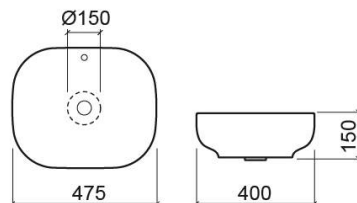

Sanibold basin - White

Ref. 137300004

EAN Code. 5604815325140

Description

Sanibold 60cm basin

Technical Information

Length: 475 mm

Width: 400 mm

Height: 150 mm

Weight: 9.2 kg

Collection: [Sanibold](#)

Product type: Basins

Style: Contemporary

Product Format: Rectangular

Material: Ceramic

Installation type: Countertop

Features

- With overflow
- Without embellishing ring
- Without tap hole

Variations

White
592x400x150 mm

Ref. 137310004
EAN Code. 5604815325157
Weight: 12.46 kg

White and Matte blue (Discontinued)
475x400x150 mm

White and Matte lime
592x400x150 mm

Ref. 137310B84
EAN Code. 5604815325775
Weight: 12.46 kg

Matte white
475x400x150 mm

Ref. 137300604
EAN Code. 5604815329421
Weight: 9.2 kg

Matte black
592x400x150 mm

Ref. 137310264
EAN Code. 5604815326048
Weight: 12.46 kg