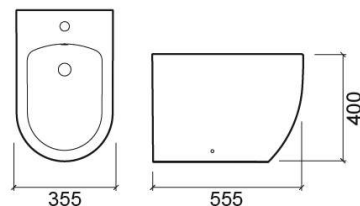

Sanibold bidet - White

Ref. 137410004

EAN Code. 5604815327816

Technical Information

Length: 555 mm

Width: 355 mm

Height: 398 mm

Weight: 24.90 kg