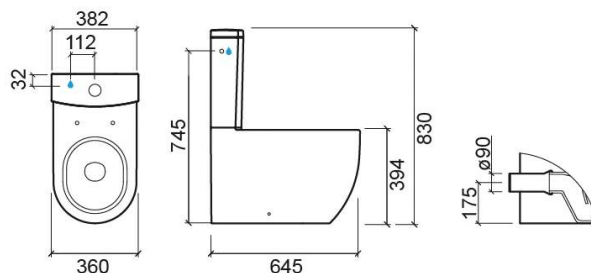

Sanibold HO close coupled toilet - White

Ref. 137022004

EAN Code. 5604815327656

Technical Information

Length: 645 mm

Width: 360 mm

Height: 410 mm

Weight: 29.00 kg