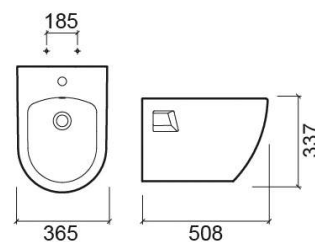

Sanibold pack wall hung bidet and frame - White

Ref. 137930004

EAN Code. 5604815325867

Technical Information

Length: 508 mm

Width: 360 mm

Height: 335 mm

Weight: 17.95 kg

Collection: Sanibold

Product type: Bidets

Style: Contemporary

Product Format: Oval

Material: Ceramic

Installation type: Wall hung

Features

- With tap hole
- With overflow
- Package contents - Bidet, 430 support frame
- Side fixings
- Fixing kit included
- Without embellishing ring