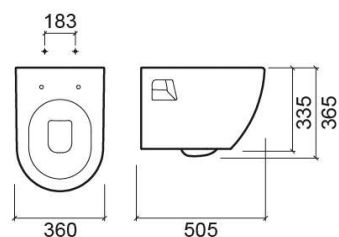

Sanibold Pack wall hung toilet and toilet seat - White

Ref. 137932004

EAN Code. 5604815325522

Technical Information

Length: 510 mm

Width: 365 mm

Height: 335 mm

Weight: 26.20 kg

Collection: Sanibold

Product type: Toilets

Style: Contemporary

Product Format: Oval

Material: Ceramic

Installation type: Wall hung

Features

- Side fixings
- Fixing kit included