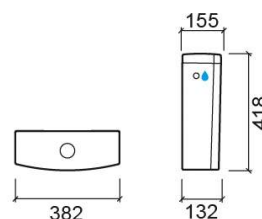

Sanibold toilet cistern with side water supply - White

Ref. 137113004LM

EAN Code. 5604815327830

Technical Information

Length: 382 mm

Width: 132 mm

Height: 418 mm

Weight: 13.50 kg

Collection: Sanibold

Product type: Cisterns

Material: Ceramic

Installation type: Exterior

Features

- Dual flush
- Left/right water supply
- Fixing kit included
- Flush mechanism included
- Flush volume - 3/6Lpf