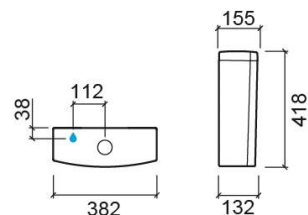

Sanibold toilet cistern - White

Ref. 137111004LM

EAN Code. 5604815327670

Technical Information

Length: 382 mm

Width: 132 mm

Height: 418 mm

Weight: 13.50 kg

Collection: [Sanibold](#)

Product type: Cisterns

Material: Ceramic

Installation type: Exterior

Features

- Dual flush
- Bottom left water supply
- Fixing kit included
- Flush mechanism included
- Flush volume - 3/6Lpf