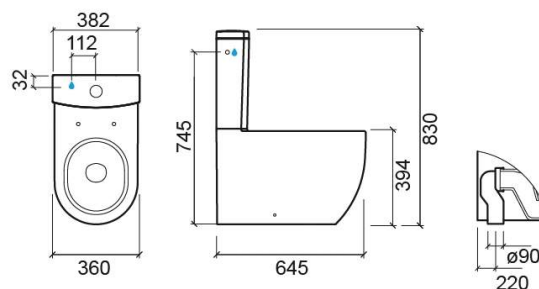

## Technical Information

Length: 645 mm

Width: 360 mm

Height: 410 mm

Weight: 31.00 kg

Collection: [Sanibold](#)

Product type: Toilets

Style: Contemporary