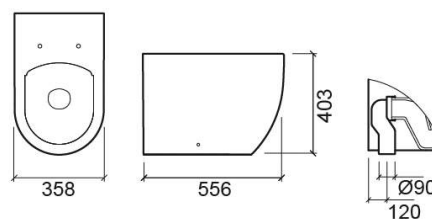

Sanibold VO low level toilet with Rimflush - White

Ref. 137011004

EAN Code. 5604815328950

Technical Information

Length: 556 mm

Width: 358 mm

Height: 403 mm

Weight: 26.80 kg