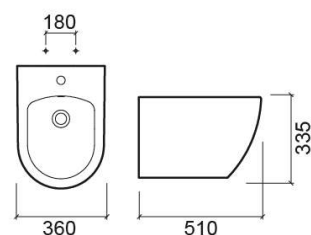

## Technical Information

Length: 508 mm

Width: 360 mm

Height: 335 mm

Weight: 20.65 kg

Collection: Sanibold

Product type: Bidets

Style: Contemporary

Product Format: Oval

Material: Ceramic

Installation type: Wall hung

## Variations

---

Matte white

508x360x335 mm

Ref. 137440604

EAN Code. 5604815329469

Weight: 20.65 kg

Matte black

508x360x335 mm

Ref. 137440264

EAN Code. 5604815329452

Weight: 20.65 kg