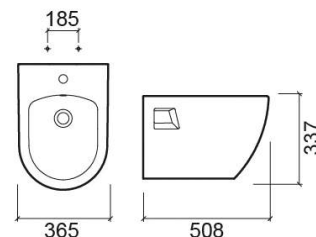

Sanibold wall hung bidet - White

Ref. 137450004

EAN Code. 5604815324907

Technical Information

Length: 508 mm

Width: 360 mm

Height: 335 mm

Weight: 13.00 kg

Collection: Sanibold

Product type: Bidets

Style: Contemporary

Product Format: Oval

Material: Ceramic

Installation type: Wall hung

Features

- With tap hole
- With overflow
- Side fixings
- Fixing kit not included
- Without embellishing ring