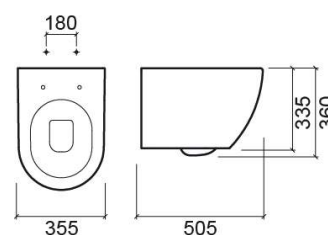

Sanibold wall hung toilet with Rimflush, support frame and toilet seat - White

Ref. 137949104

EAN Code. 5604815328448

Technical Information

Length: 505 mm

Width: 355 mm

Height: 360 mm

Collection: [Sanibold](#)

Product type: Toilets

Style: Contemporary

Product Format: Oval

Material: Ceramic

Installation type: Wall hung

Features

- With Rimflush system
- Hidden fixings
- Fixing kit included

Downloads