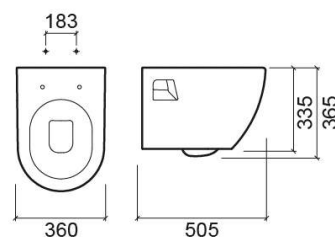

Sanibold wall hung toilet with support frame and toilet seat - White

Ref. 137919104

EAN Code. 5604815325850

Technical Information

Length: 510 mm

Width: 365 mm

Height: 335 mm

Weight: 35.70 kg

Collection: Sanibold

Product type: Toilets

Style: Contemporary

Product Format: Oval

Material: Ceramic

Installation type: Wall hung

Features

- Side fixings
- Fixing kit included